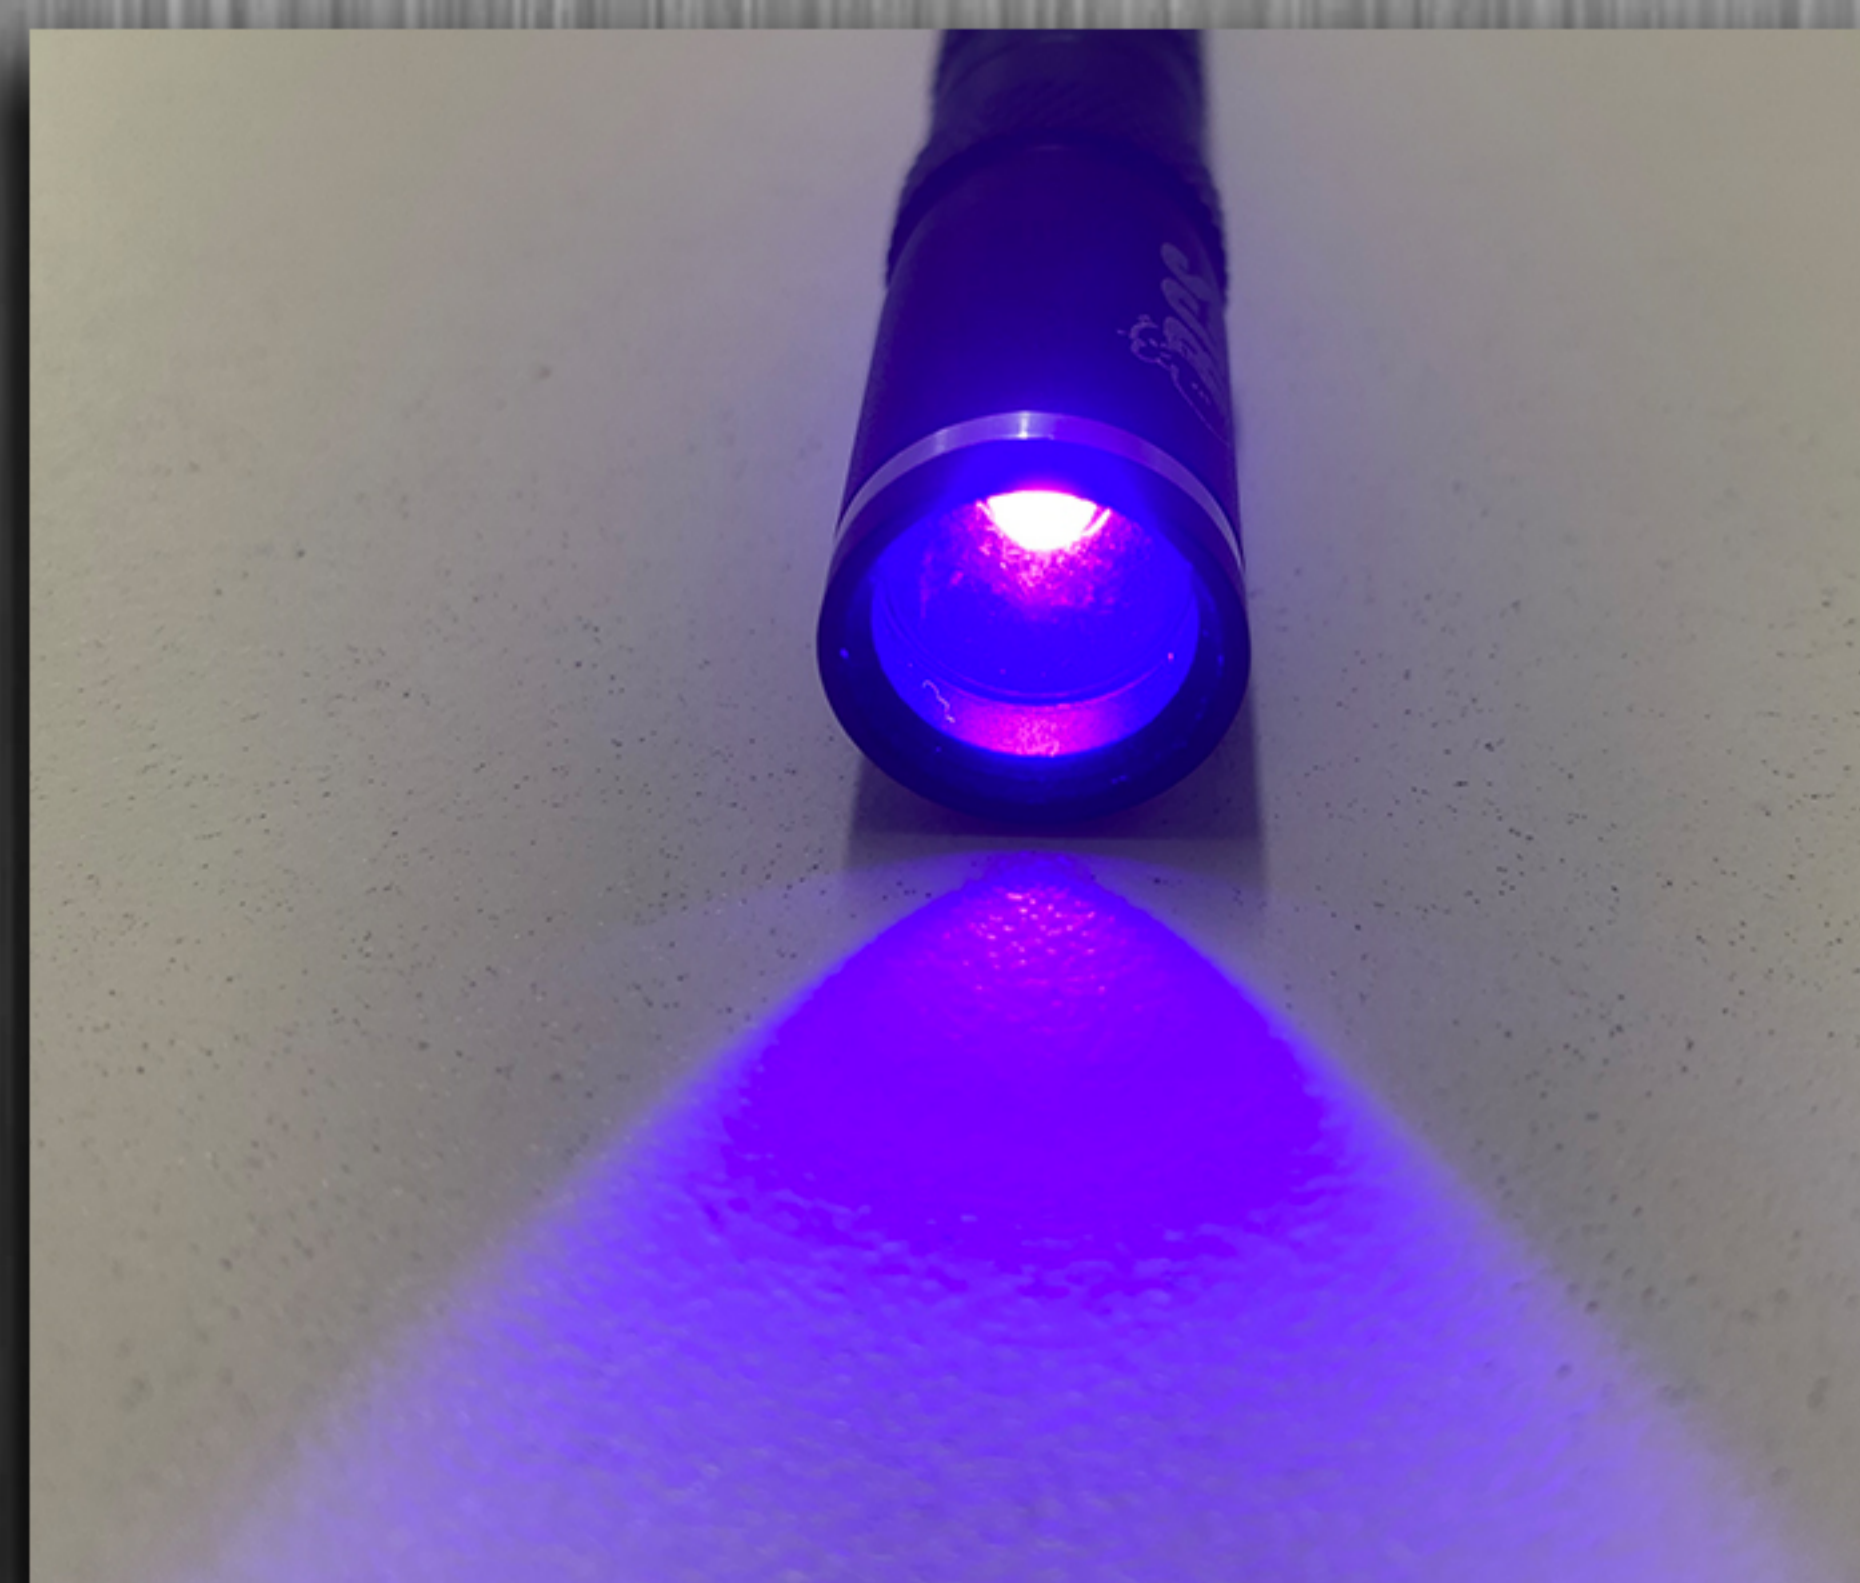

BY RCS

PROFESSIONAL UV INSPECTION

Part Number: RCS/PRO/UV
*includes batteries!

This torch is pre-calibrated for professional UV rodent inspection using the latest UV LED technology (119C/395nm). This torch includes 2 x AAA Duracell batteries and is ready-to-use straight out of the blister pack. Zoom feature can be used by sliding the top outwards to zoom and backwards to return to wide beam. Handy pocket/belt clip pre-attached. This torch is IPX4 rated. Press the on/off button to turn on, press again for half brightness and again for off.

Maintenance Free (just replace AAA batteries when required). IPX4 rated. size: Ø15.7*150mm, weight: 50g

RCS is an Australian owned and operated business.