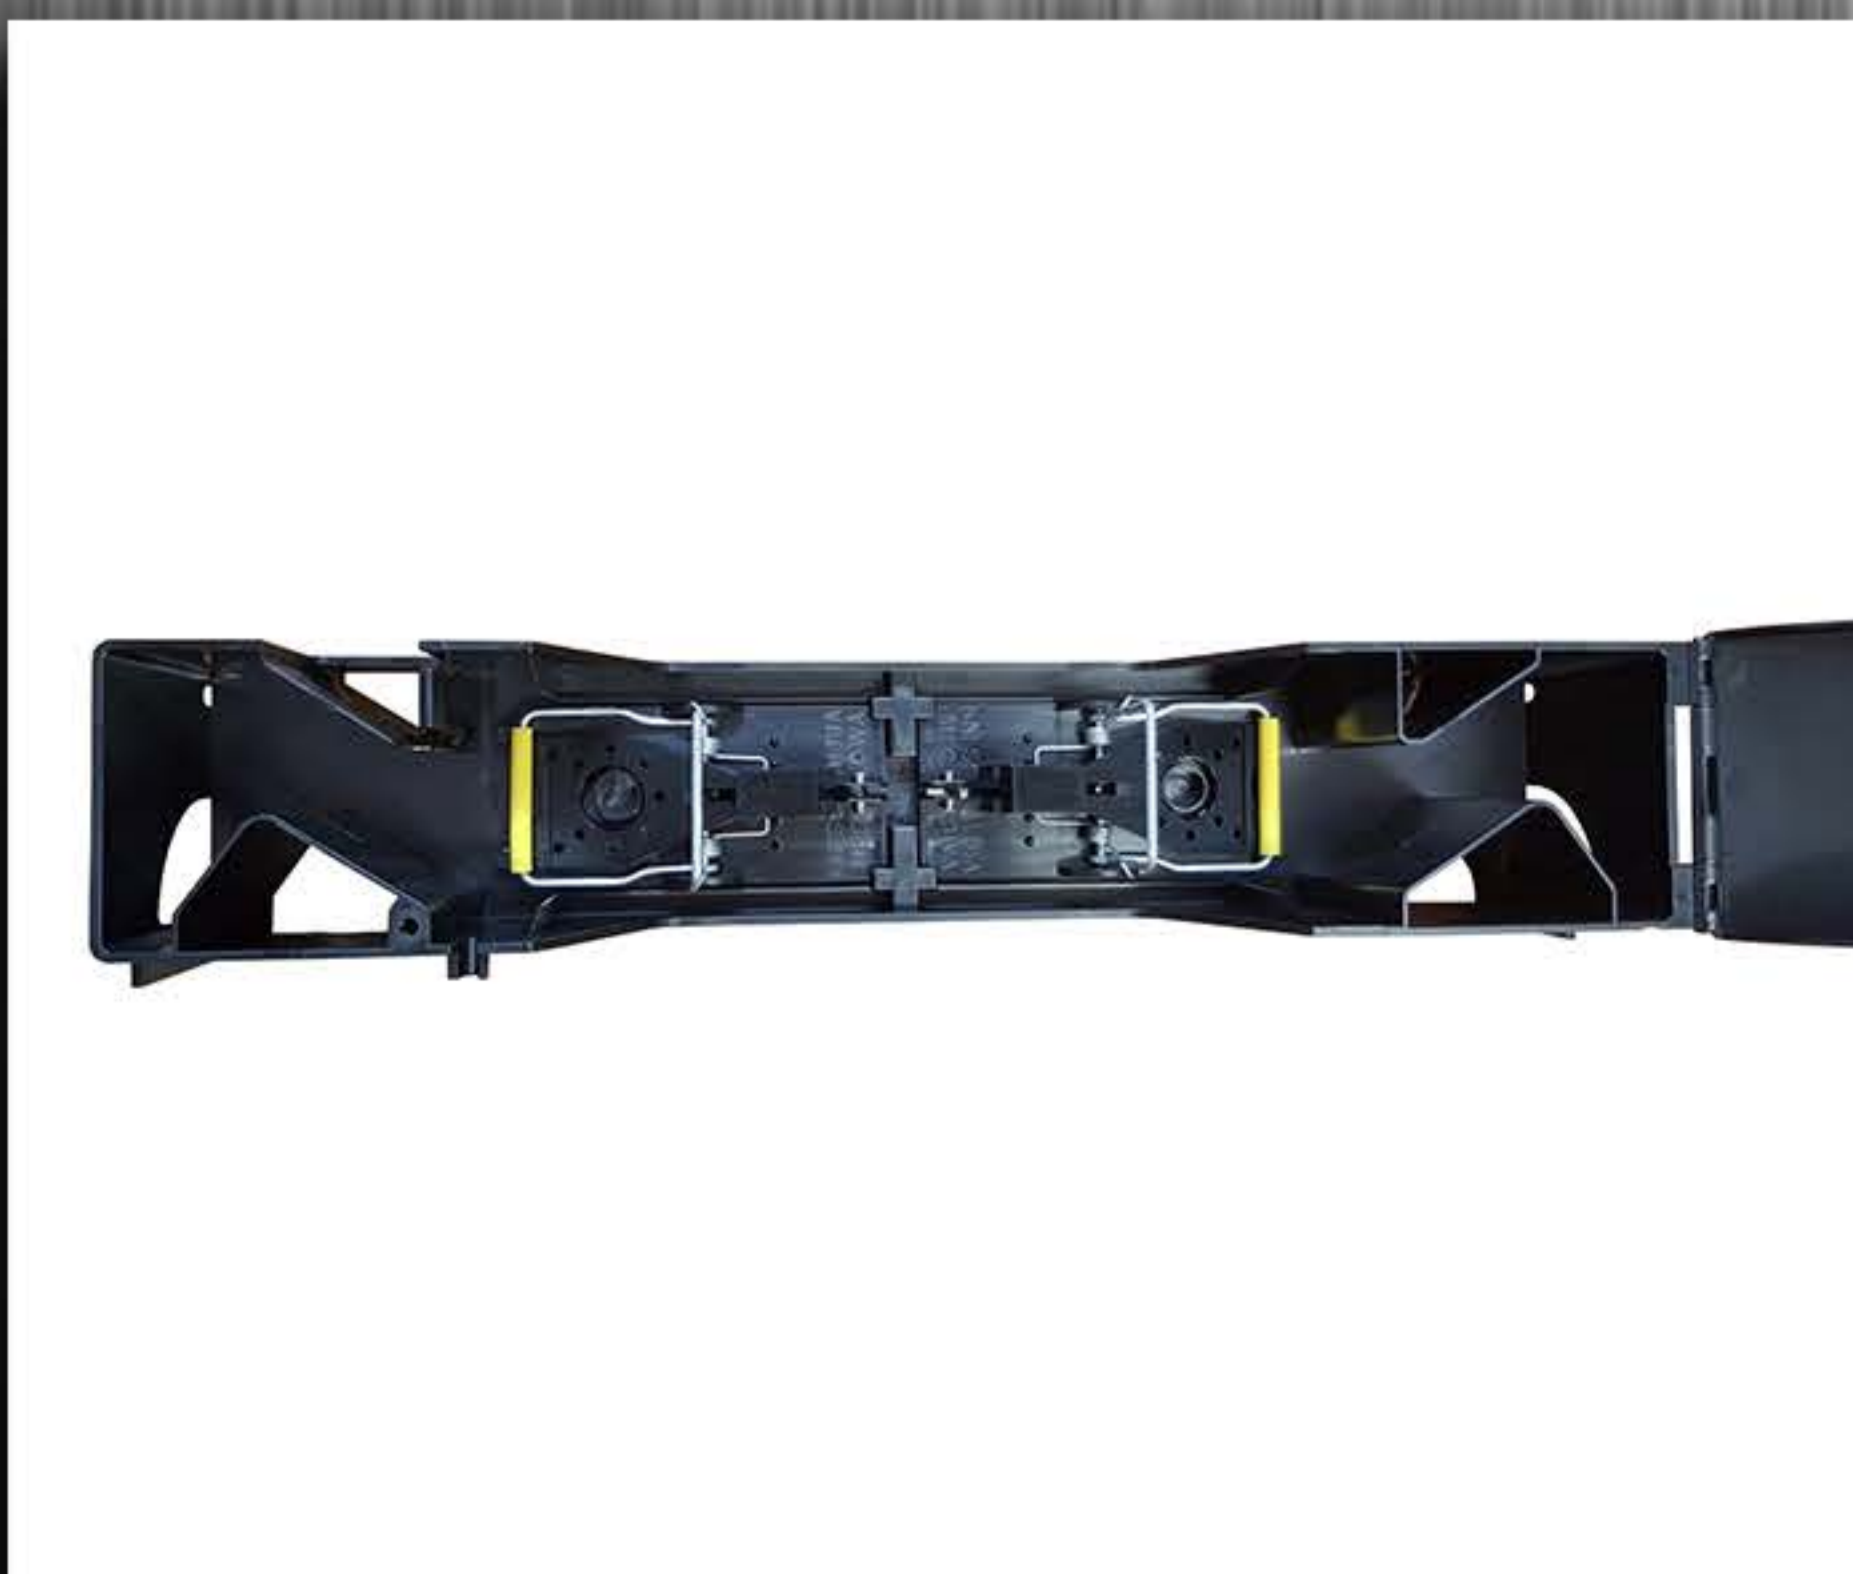

Secure Locks

Multi Catch

CUSTOM BRANDING

ADVANCED SECURITY
NO KEY REQUIRED

Part Number: RCS/TUN/R- RAT, RCS/TUN/M - MOUSE
*with 2 snap traps included!

Introducing the new ST (Straight Through) station, a multi-catch trap system. Featuring an advanced lockable, tamper resistant system the unlocking mechanism is hidden and can be operated by hand with no key required. These next generation traps can be used for all rodent control programmes. Designed to offer mice or rats a straight run through/line of sight. Custom labelling/branding available (minimum order quantities apply).

Take your rodent elimination to the next level with **RCS ST**, proudly distributed by Garrards Pty Ltd

Dimensions (mouse):
6.5cm (h) x 8cm (w) x 38cm (d)
Dimensions (rat):
10cm (h) x 10cm (w) x 56cm (d)